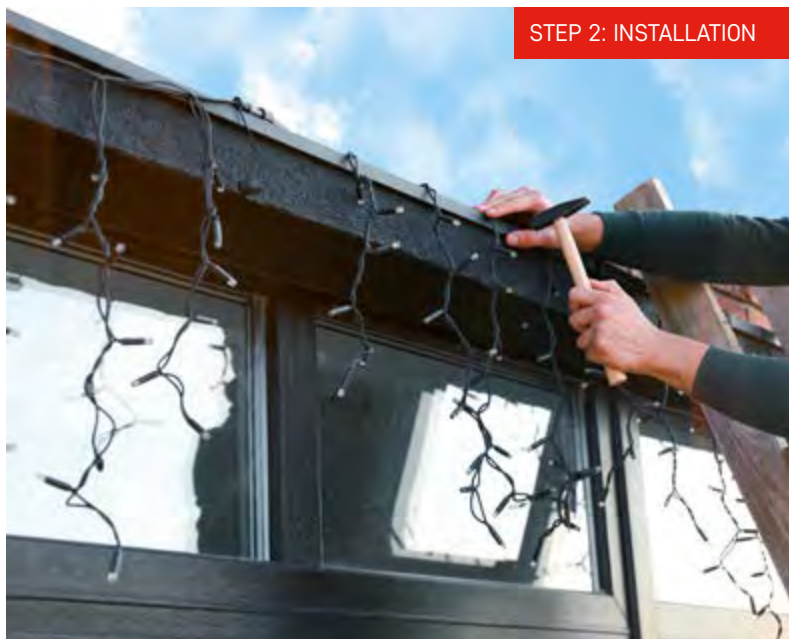

STEP 3: ENJOY THE LIGHTING

1. 1 Power supply has a built-in timer. After the first press of the button, the chain will shine continuously.

1. 2 After the second press (green light comes on) the timer is set to 6 hours. Then it will turn off automatically for 18 hours.

At these intervals (6 hours on/18 hours off) it will work automatically until you press the button for the third time.