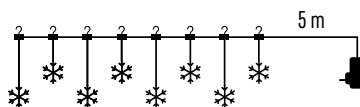

Acrylic Garland

warm white

DCGW01

15 50 000 028 📦 1/-/-8

30 LED ⏸ 3m ⌚ Timer

↔ 90 cm

↕ 120 cm

warm white

DCGW02

15 50 000 029 📦 1/-/-10

8 LED ⏸ 5m

↔ 84 cm

↕ 45 cm

warm white

DCGW06

15 50 000 101 📦 1/-/-10

8 LED ⏸ 5m

↔ 84 cm

↕ 45 cm