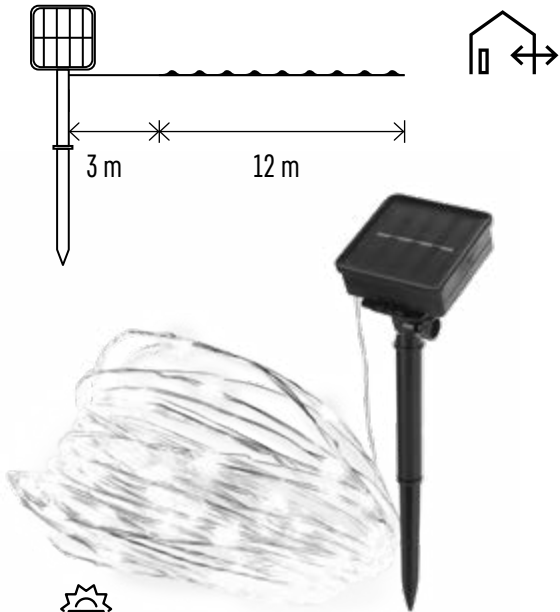

EMOS®

A brand of **legrand**

Solar charging

cool white

D3ZC01

15 50 032 009

1/-/40

120 LED

1x AA NiMH

Timer

↔ 12 m

Silver cable

3 m

8 592920 135303