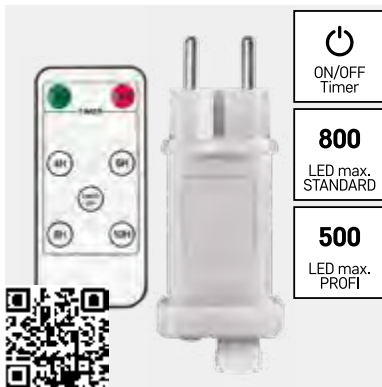

ON/OFF
Timer

800
LED max.
STANDARD

500
LED max.
PROFI

A Black

D1ZB05 15 50 015 012 1/-/48

ON/OFF
Timer

800
LED max.
STANDARD

500
LED max.
PROFI