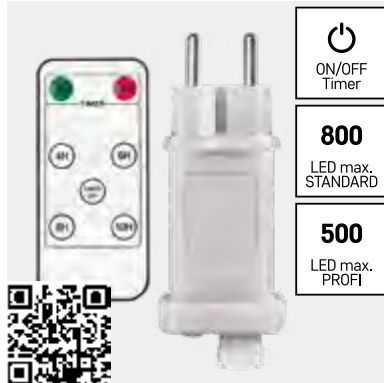

ON/OFF
Timer

800
LED max.
STANDARD

500
LED max.
PROFI

D1ZW02 15 50 025 000 1/-/-/48

12 W Timer