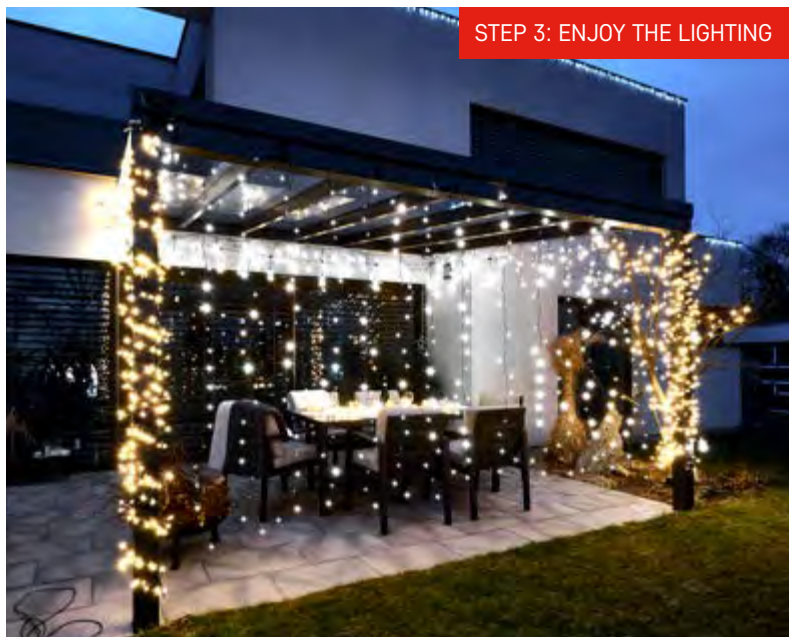

At these intervals (6 hours on/18 hours off) it will work automatically until you press the button for the third time.

STEP 3: ENJOY THE LIGHTING

INSTALLATION HOOKS

DCH001

DCH002

DCH003

A + B + C

CONNECT SYSTEM
PROFI