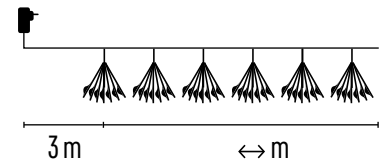

NANO | FIREWORKS

Fireworks

warm white

D3AW08

15 50 030 007 1-1/30

150 LED 3 m Timer

↔ 2.35 m Silver cable

8 592920 095157