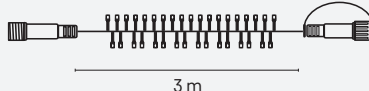

Koristite isključivo samo sa 30 V DC transformatorom i svjetlećim lancima sustava Connect system.

B EXTENSION CABLES

C CONNECT CHAINS

CONNECT ICICLES

CONNECT NETS

CONNECT CURTAINS

CONNECT CLUSTERS

CONNECT STARS