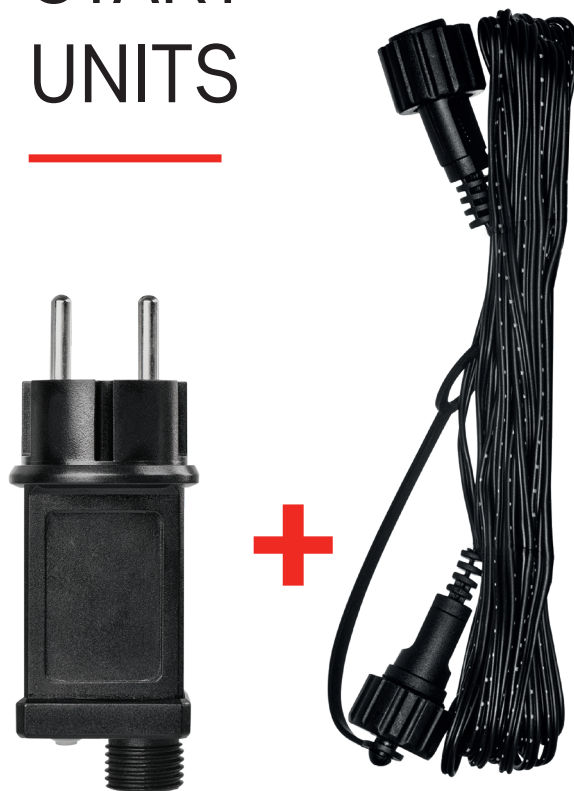

CONNECT SYSTEM STANDARD

START UNITS

A

B