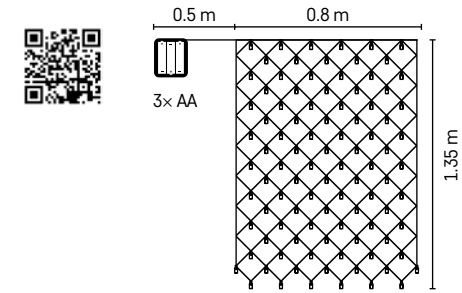

IP44 **TIMER**
on/off 6 h ON/18 h OFF 5 mm

ZY2054 1534205400
↔ **2.8 m** W 0.5 W
40 LED 7 cm black cable **100 cm**
3x AA
warm white 8 592920 059869

ZY2055 1534205500
↔ **5.6 m** W 0.9 W
80 LED 7 cm black cable **140 cm**
3x AA
warm white 8 592920 059876

ZY2056 1534205600
↔ **8.4 m** W 0.9 W
120 LED 7 cm black cable **170 cm**
3x AA
warm white 8 592920 059883

IP44 **TIMER**
on/off 6 h ON/18 h OFF

ZY2057 1534205700
↔ **0.8 m** W 0.9 W
80 LED 15 cm black cable **NET**
3x AA
warm white 8 592920 059890