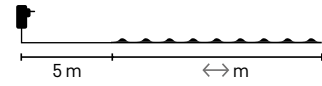

Christmas LED Lights NANO