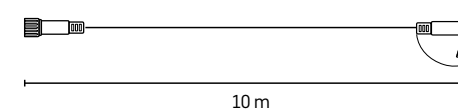

1

STANDARD CONNECT ADAPTER + REMOTE CONTROL

IP44

NEW

ZY2300R

1534230000

1/-/-24 W 12 W
230 V~

8 592920 086407

NEW ADAPTER + REMOTE CONTROL

1

STANDARD CONNECT ADAPTER

IP44

LAST CHANCE

ZY2005T

1534200500

5 m

1/-/-20 W 12 W
230 V~ black cable

8 592920 058664

2

STANDARD CONNECT EXTENSION CABLE

ZY1444

1534990070

10 m

1/-/-50 black cable

8 592920 026656

ZY2153

1534215300

10 m

1/-/-50 transparent

8 592920 061824

3

STANDARD CONNECT SPLITTER

ZY1445

1534990080

0.5 m

1/-/-50 black cable

8 592920 026663

ZY2276

1534227600

1/-/-50 transparent

8 592920 078334