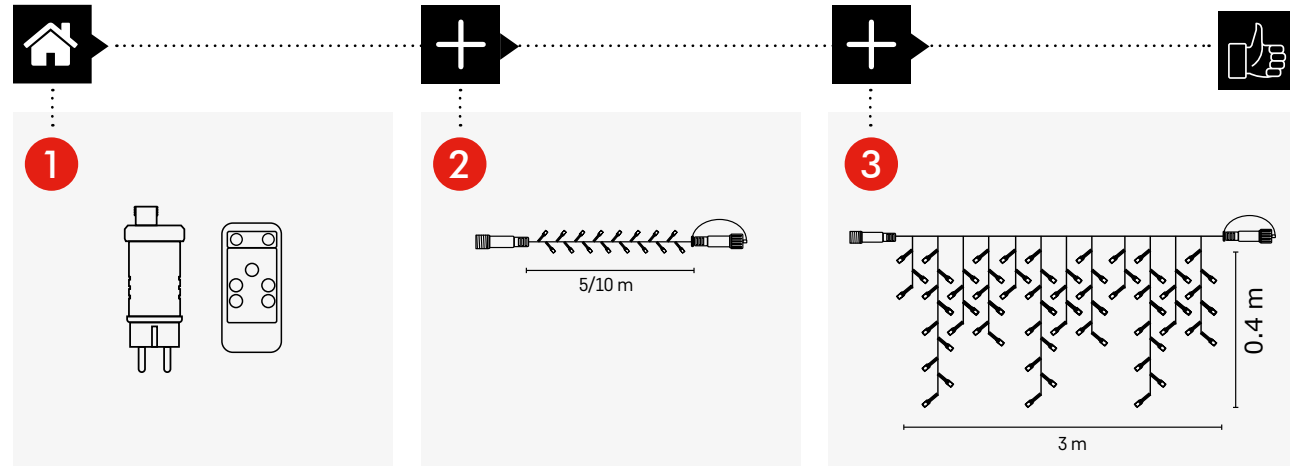

9

STANDARD CONNECT STAR

NEW

ZY2379 1534237900

↳ 30 cm 30 LED
1/-/6 transparent W 0.6 W

PROFI CONNECT

PROFI CONNECT ADAPTER + REMOTE CONTROL

NEW