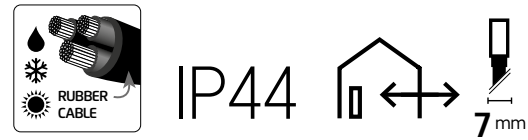

PROFI CONNECT

PROFI CONNECT ADAPTER + REMOTE CONTROL