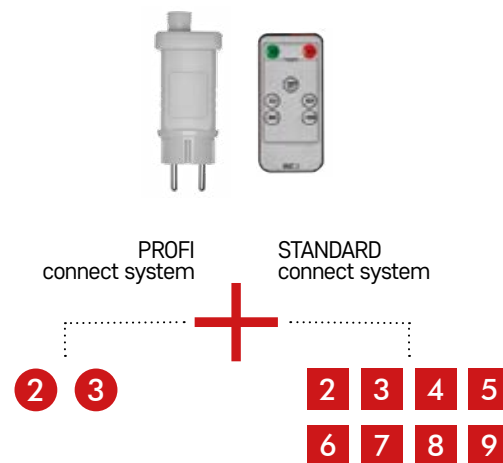

PROFI CONNECT ADAPTER

ZY2283 1534228300

5 m 1/1-/24 W 12 W
black cable

8 592920 078419

ZY2154 1534215400

5 m 1/1-/24 W 9 W
white cable

8 592920 064702

ZY2006 1534200600

5 m 1/1-/24 W 9 W
black cable

8 592920 058800

ZY2280 1534228000

10 m 1/1-/50 white cable

8 592920 078433

ZY2281 1534228100

10 m 1/1-/50 black cable

8 592920 078457

ZY2276 1534227600

1/1-/50 transparent

8 592920 078334