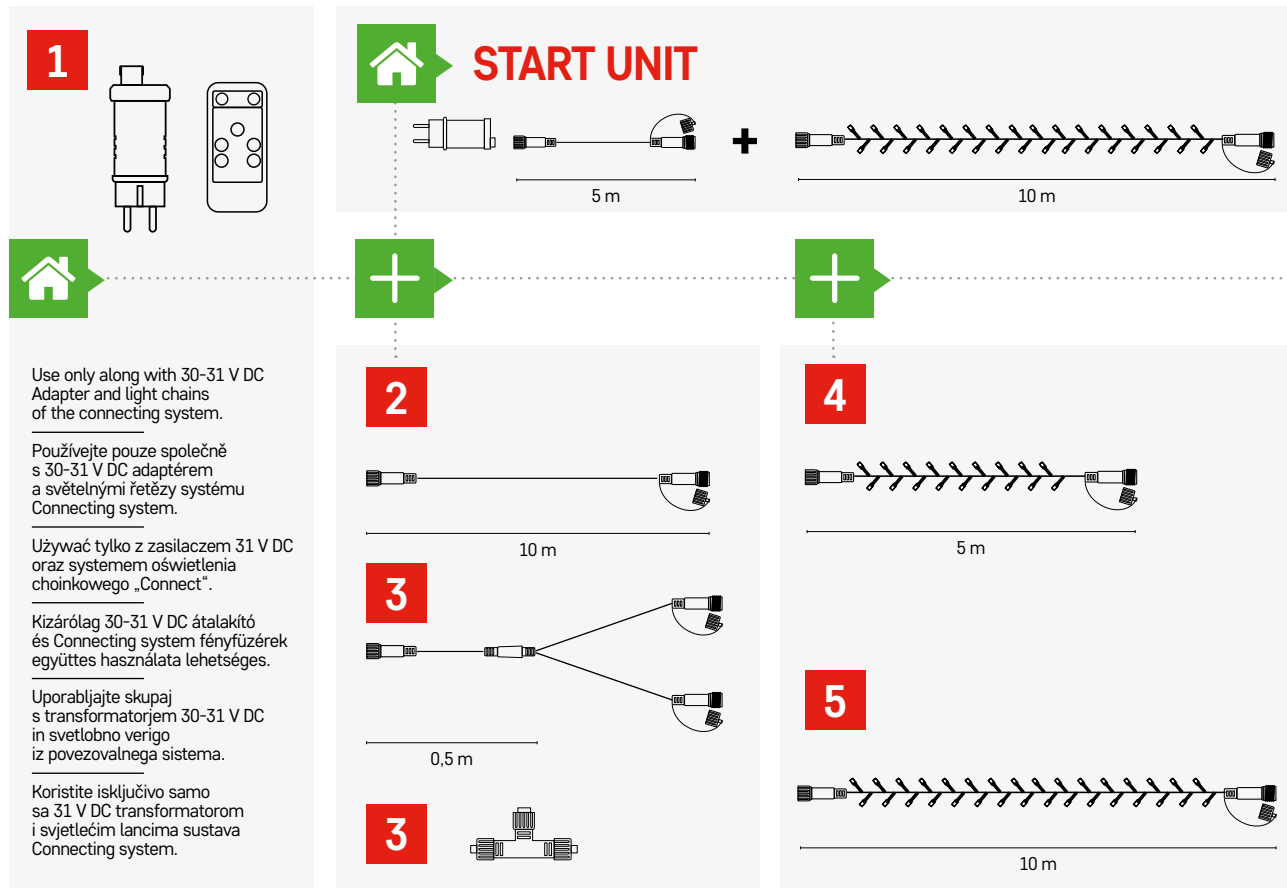

Christmas LED Lights CONNECTING SYSTEM

STANDARD CONNECT

PROFI CONNECT

Use only along with 30-31 V DC Adapter and light chains of the connecting system.

Používajte pouze spoločne s 30-31 V DC adaptérom a svietelnými reťazí systémom Connecting system.