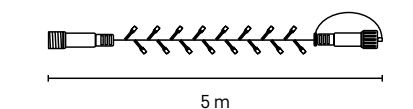

PROFI CONNECT CHAIN

ZY2155 1534215500

↔ 5 m
50 LED

1/-/-12
10 cm
W 0.9 W
white cable

warm white