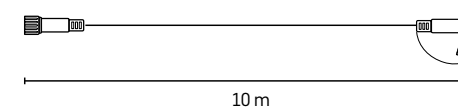

STANDARD CONNECT EXTENSION CABLE