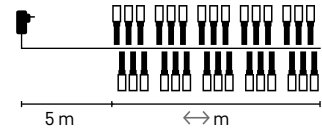

Christmas LED Lights
CLASSIC CLUSTER 3 mm