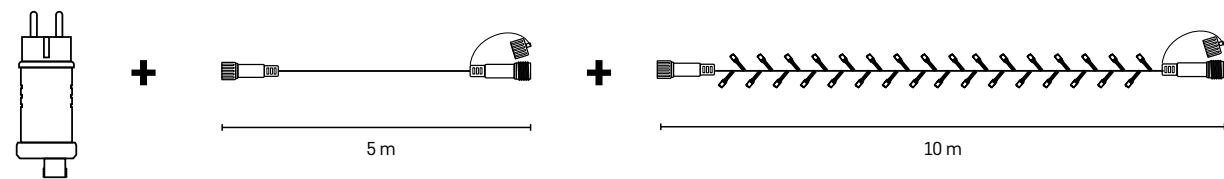

STANDARD CONNECT

START UNIT

IP44

ADAPTER + EXTENSION CABLE + CHAIN

ZY2277 1534227700

↳ 5 m
↔ 10 m
100 LED

1/-/8
10 cm
230 V~

W 12 W
black cable

auto on/off

warm white

ZY2278 1534227800

↳ 5 m
↔ 10 m
100 LED

1/-/8
10 cm
230 V~

W 12 W
black cable

auto on/off

cool white

ZY2279 1534227900

↳ 5 m
↔ 10 m
100 LED

1/-/8
10 cm
230 V~

W 12 W
black cable

auto on/off

multicolor